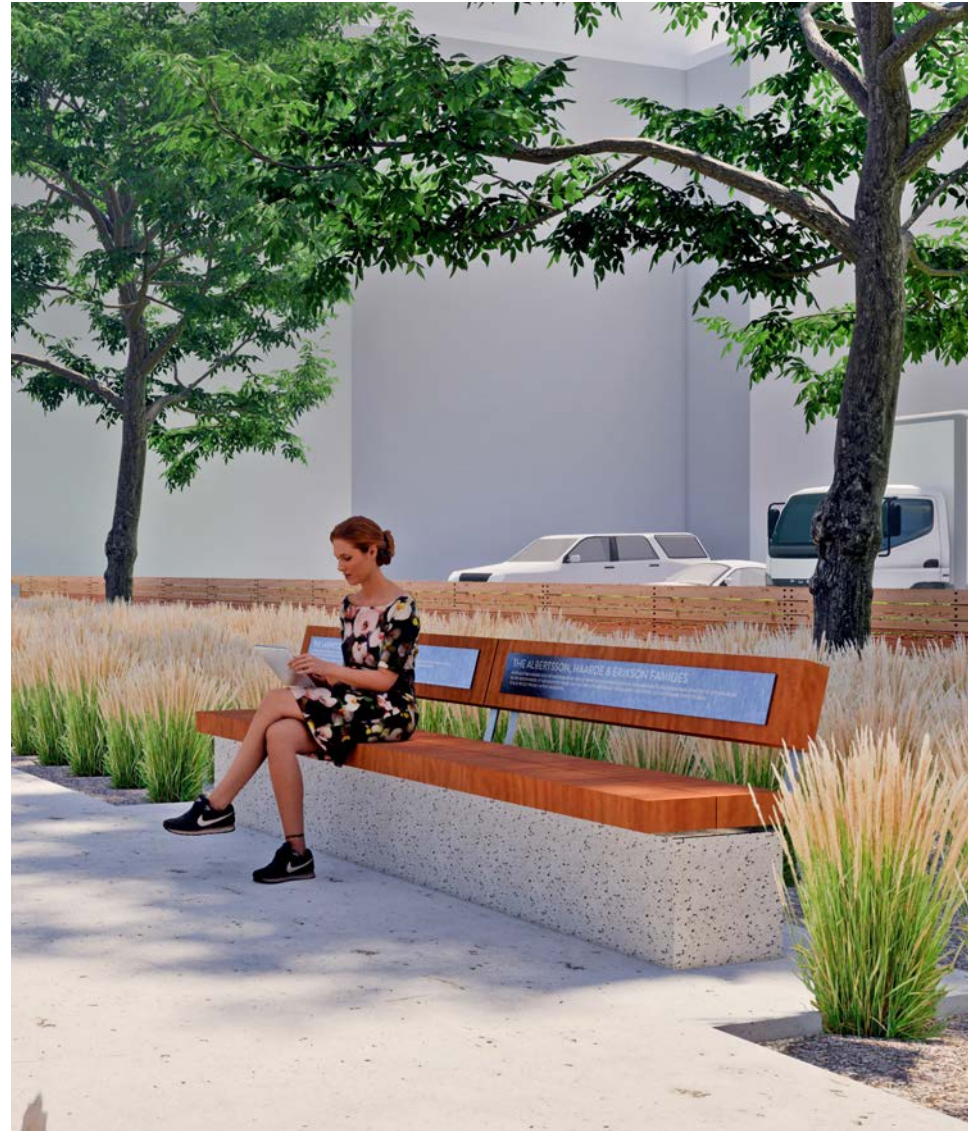

FIRST AVENUE BENCHES

FJORD SUPPORTER

$10,000 (TEN OPPORTUNITIES)

Matching the benches in Viking Park, the First Avenue Bench creates a lasting opportunity to pay tribute to you, your company, or loved ones.

Bench segments are available in 5'3" (1.6 metre) lengths which makes each segment cozy for two. Text of your choosing will be engraved on the aluminum plaque of the timber bench back, recognizing your company, family, or a milestone event in the life of a loved one.

If you are interested in placing a bench in another location, please contact the Icelandic Festival office for more information.